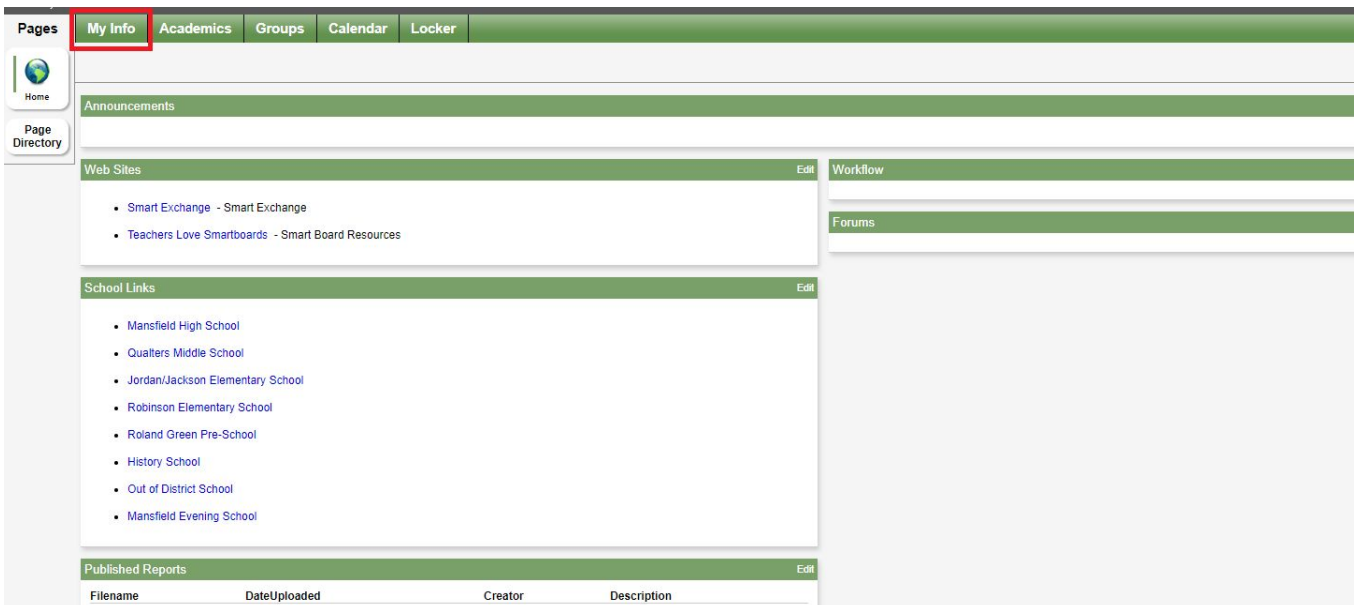

Viewing a schedule on the Student Portal

To view a student's schedule, log into Aspen from the Mansfield Public Schools website, navigate to the Parents menu → X2 Aspen Portal:

Log in using the ID and password provided. You will need to log in for each student's schedule you wish to view. Once logged in, navigate to the My Info Tab:

From there navigate to the Current Schedule Tab. Use the Time filter at the top of the schedule to view the schedule by Semester, or the Full Year:

Current schedule

My Details Options Reports Help

Transcript << List view