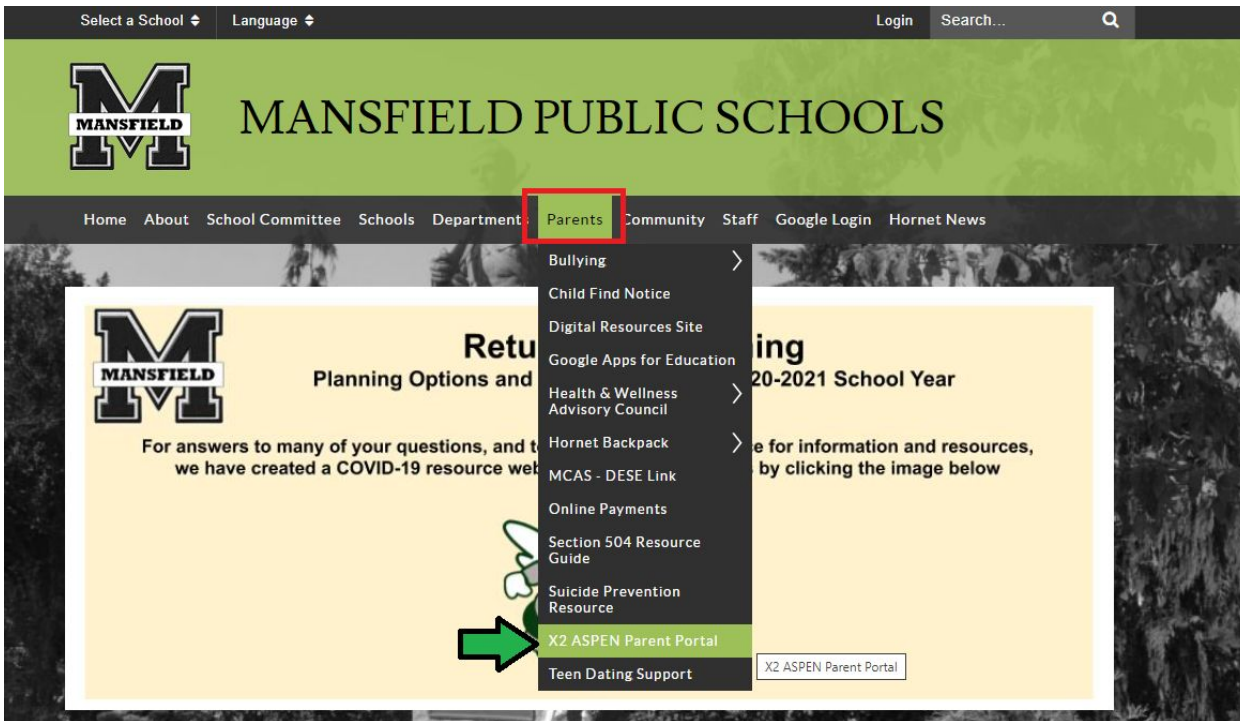

Viewing a schedule on the Student Portal

To view a student's schedule, log into Aspen from the Mansfield Public Schools website, navigate to the Parents menu → X2 Aspen Portal:

Log in using the ID and password provided. You will need to log in for each student's schedule you wish to view. Once logged in, navigate to the My Info Tab:

From there navigate to the Current Schedule Tab. Use the Time filter at the top of the schedule to view the schedule by Semester, or the Full Year:

Current schedule

My Details Options Reports Help

Transcript << List view